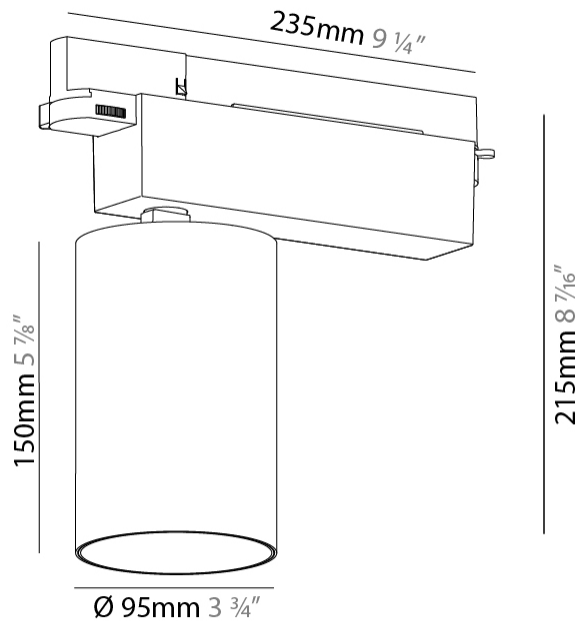

GENERAL

Series: Centriq
Subseries: Centriq 95
Brand: Prolicht
Division: Architectural
Mounting Type: Track
Mounting Location: Ceiling
Subcategory: Spots

PHYSICAL

Shape: Cylinder
Diameter (mm): 95
Diameter (in): 3 3/4
Length (mm): 235
Length (in): 9 1/4
Height (mm): 150
Height (in): 5 7/8
Light Distribution: Adjustable / Direct
Weight (kg): 1.495
Weight (lbs): 3.3
Fixture Finish: SSR / BKV / CWI / CRY / HAB / UFT / ITA / RUA / FTG / MYG / LOD / PUS / FRO / FUP / KIA / POP / BLS / SPG / MEY / GOH / GUM / CHC / COM / ABZ / JAG / OBR / MOS / ROR
Fixture Material: Aluminum

ELECTRICAL

Lamp Type: LED (Zhaga Standard)
Input Wattage (W): 18
Total Output Wattage (W): 16.4
Dimming: Tri-Mode (Non-Dimming and Phase Dimming (120Vac only) and 0-10V Dimming)
Driver Included: Yes
Driver Location: Integrated
Driver Type: Constant Current - Universal
Driver Class: Class 2
Input Voltage (V): 120 - 277
Constant Current (MA): 500

LED

Number of LEDs: 1
Color Temperature (°K): 2700 / 3000 / 3500 / 4000
Max. Delivered Lumen (lm): 1567 / 1666 / 1719 / 1754
Nominal Lumen (lm): 2271 / 2414 / 2491 / 2542
CRI: >90 CRI
Lamp Life (hrs): 50000
Upon Request: Special Color Temperature Special Led

OPTICAL

Reflector: 18 / 26 / 40
Adjustability: Rotational 340°; Tilt 90°
Upon Request: Special Beam Angles

RATINGS AND CERTIFICATIONS

Certified By: Certified for North American Standards
IP rating: IP20